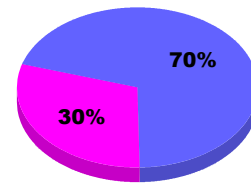

Gender Comparison 2012-2013

Jul/Aug/Sep

Legend: Male (Blue), Female (Magenta)